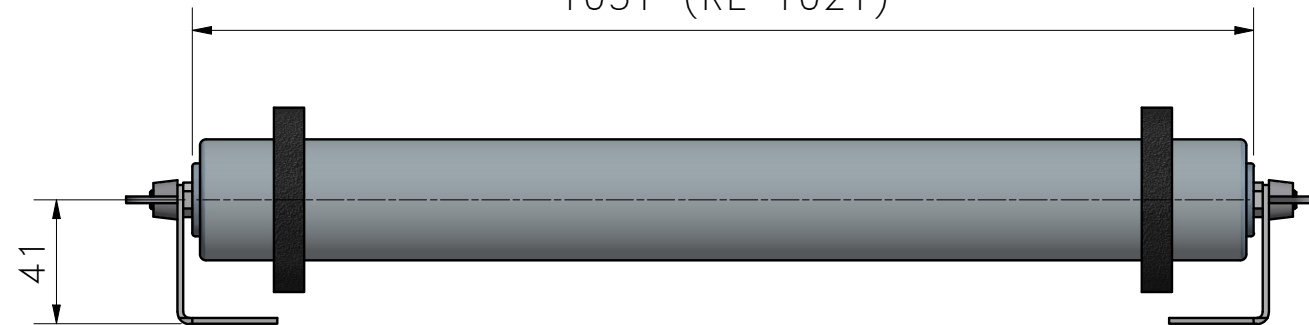

- 351 (RL 321)
- 451 (RL 421)
- 551 (RL 521)
- 651 (RL 621)
- 751 (RL 721)
- 851 (RL 821)
- 1051 (RL 1021)

remarks:	date: 14-11-2022	scale: 1 : 2,5	weight: 1,021 kg	revision:	drawn by:	date:
page: 1#1	sheet: A3	check:	tolerance: ISO 2768/1101			
projection: 	drawn by: C.Stoffers	material:				
drawing name: <b>AUDION</b> DIMENSIONS ROLLOFLUX 321 T/M 1021			drawing number: RL 321-1021			