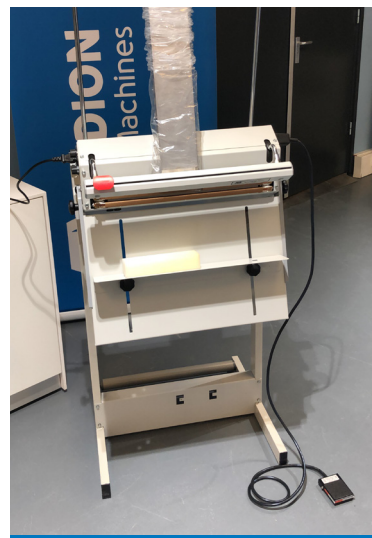

AUDION MGP

“safety sells, consumers are cautious about cleanliness and value it more than ever”

PACKAGING MACHINE FOR READYMADE SETS

Small, easy to operate and very flexible in use is the new durable packaging machine for readymade sets. Designed to give an answer to the increasing demands of the hospitality sector how they can increase their hygiene and give their guest a safe and secure feeling.

Consumers are cautious about cleanliness and value it more than ever! With the COVID-19 pandemic and the associated restrictions fresh in their minds. Customer safety is more important than ever in the hospitality sector as nobody wants to experience that crisis again.

Given the choice between two similar products, the better packaged product will sell faster.

A good presentation of your product was always important but since COVID-19 qualitative packaging has got a another, even more important function; safety.

Qualitative packaging and good presentation showcases trustworthy, safe preparation to the end consumer and safety sells.

MARKETS

Audion, active in the packaging industry since 1947 has the expertise and knowledge, to elevate the presentation and safety of your packaging and beat the competition through custom packaging solutions.

The new Audion MGP is a good example of this. This competitive priced packaging machine can pack readymade sets like:

- **Cutlery**
- **Coffee sets, milk, sugar and a spoon**
- **Sauces sets, mustard, ketchup, mayonnaise etc.**
- **etc**

As quick as you can pack readymade sets, you can change this versatile packaging machine in order to pack larger products. As flexible is key in this fast changing world

This makes the Audion MGP an ideal packaging machine which enables you to make the difference and gain the trust of your customer. Which result in boosting up your business.

Technical specifications

Maximum seal length

Seal width

Min./max. bag width

Min./max. bag length ¹⁾

Max. capacity

Max. product loading zone

Max. film roll diameter

Max. reel core diameter

Film type

Max. film thickness

Voltage

Consumption

Nett dimension